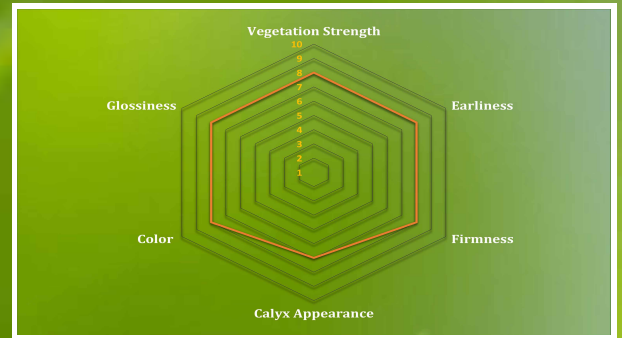

Eggplant

AEX 120-4370

Elongated Globular

HIGHLIGHTS:

Vigorous Vegetation

Spineless Calyx

Early Setting

Flexible Variety

Segment	Maturity	Cropping	Fruit Weight	Fruit Color	Skin
Spring Fall	Average 70 Days	Green House Open Field	Average 450g	Black	Glossy

** Days to Maturity are from transplanting date. They may vary due to weather fluctuation, growing season and location.*