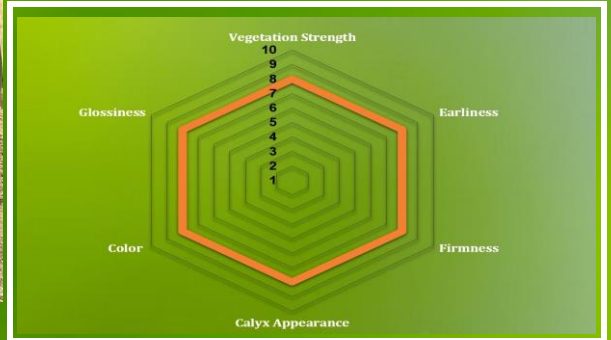

Eggplant

AEX 120-4370

Elongated Globular

HIGHLIGHTS:

- Vigorous Vegetation
- Spineless Calyx
- Mid Early Setting
- Flexible Variety

Slot	Maturity	Cropping	Fruit Weight	Fruit Color	Skin
Spring Autumn	Average 75 Days	Open Field Greenhouse	Average 450 g	Black	Glossy