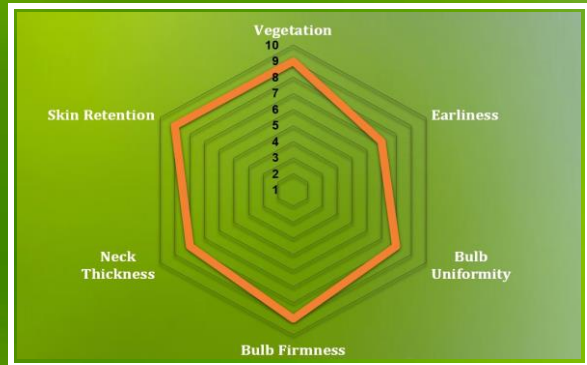

Onion

AEX 144-3808

Long Day

HIGHLIGHTS:

- Strong Foliage
- Excellent Skin Retention
- High Uniformity
- Long Storage

Sowing Period	Maturity	Bulb Shape	Bulb Size	Skin Color	Storage
February	Late	Globe	Jumbo to Colossal	Tan Brown	Up to 180 Days

* Days to Maturity are from transplanting date. They may vary due to weather fluctuation, growing season and location.

Disease Package

HR:

IR:

Disease Package Resistance Keys: **HR** = High Resistance, **IR** = Intermediate Resistance.