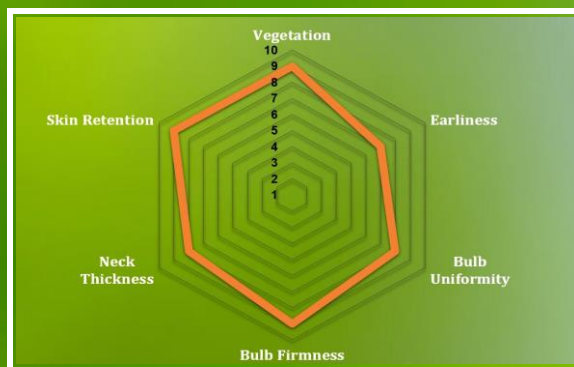

Onion

AEX 144-3808

Long Day

HIGHLIGHTS:

- Strong Foliage**
- Excellent Skin Retention**
- High Uniformity**
- Refined Neck**

Sowing Period	Maturity	Bulb Shape	Bulb Size	Skin Color	Storage
February	Late	Globe	Jumbo to Colossal	Brown Tan	Up to 6 Months

** Days to Maturity are from transplanting date. They may vary due to weather fluctuation, growing season and location.*

Disease Package

HR: _____

IR: _____

Disease Package Resistance Keys: **HR** = High Resistance, **IR** = Intermediate Resistance.