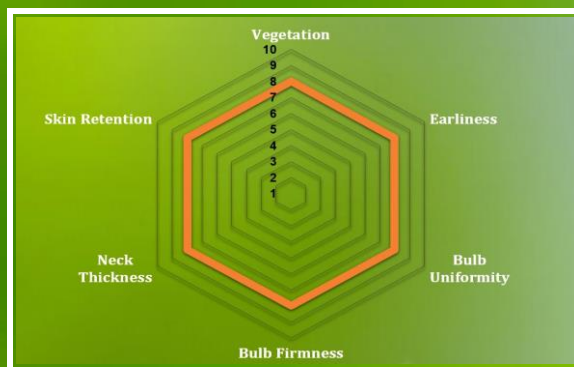

Onion

AEX 145-5982

Mid Day

HIGHLIGHTS:

- Early Harvest
- Very Firm bulbs
- Refined Neck
- Mild Pungency

Sowing Period	Maturity	Bulb Shape	Bulb Size	Skin Color	Storage
February	Early	Globe	Jumbo	Pearl White	Up to 3 Months

* Days to Maturity are from transplanting date. They may vary due to weather fluctuation, growing season and location.

Disease Package

HR: _____

IR: _____

Disease Package Resistance Keys: **HR** = High Resistance, **IR** = Intermediate Resistance.