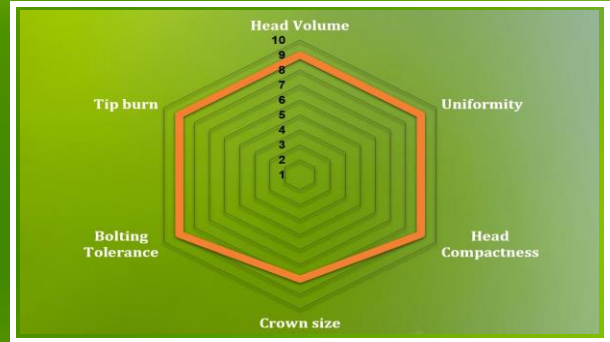

Lettuce

AEX 199-5350

Oak Leaf

HIGHLIGHTS:

- Symmetrical & Dome Frame
- Slightly Glossy & Tender Leaves
- Large Open Frame
- Flexible Variety

Slot	Maturity	Head Size	Leaf Color	Leaf Seration
Spring Autumn	Average 35 Days	Large	Vibrant Lime Green	Prominent

* Days to Maturity are from transplanting date. They may vary due to weather fluctuation, growing season and location.

Disease Package

HR:

IR:

Disease Package Resistance Keys: **HR** = High Resistance, **IR** = Intermediate Resistance.