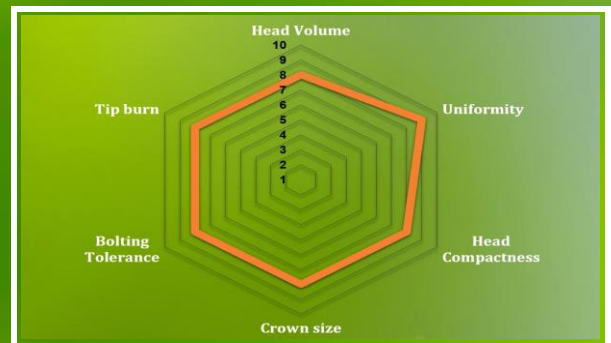

Lettuce

ELITE

Iceberg

HIGHLIGHTS:

- Compact & Firm Head**
- Flexible Variety**
- Excellent Leaf Wrapping**
- Slow Bolting**

Slot	Maturity	Head Size	Leaf Color	Leaf Seration
Spring Autumn	Average 50 Days	Average 800 g	Medium Dark Green	Slightly Serrated

** Days to Maturity are from transplanting date. They may vary due to weather fluctuation, growing season and location.*

Disease Package

HR:

IR: Bremia Bl 1-7,11,13-15 Pb (Root Aphids)

*Disease Package Resistance Keys: **HR** = High Resistance, **IR** = Intermediate Resistance.*