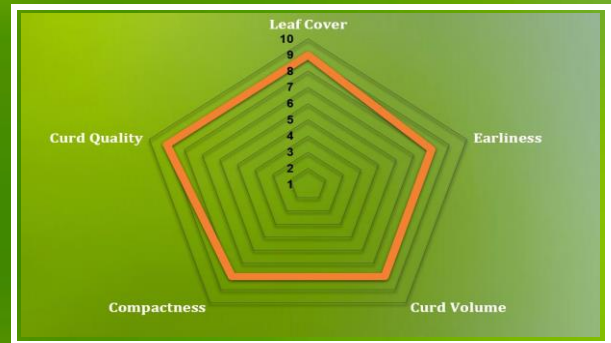

Cauliflower

FLORENCE F1

Subtropical

HIGHLIGHTS:

- Strong Wrapper Leaves**
- Uniform High Dome**
- Heat Tolerant**
- Spreaded Harvest**

Slot	Maturity	Plant Habit	Curd Weight	Curd Shape	Curd Color
Spring Summer Autumn	Average 75 Days	Upright	Average 2 Kg	High Dome	White

** Days to Maturity are from transplanting date. They may vary due to weather fluctuation, growing season and location.*

Disease Package

HR:

IR: