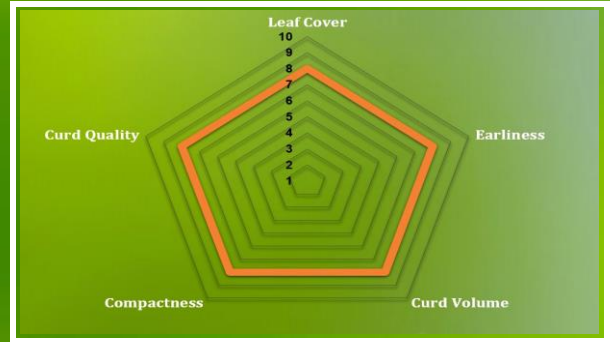

### HIGHLIGHTS:

- Vigorous Canopy
- Attractive Curd Color
- Medium Early Maturity
- Concentrated Harvest

Slot	Maturity	Plant Habit	Curd Weight	Curd Shape	Curd Color
Autumn	Average 80 Days	Upright	Average 2 Kg	Dome	White