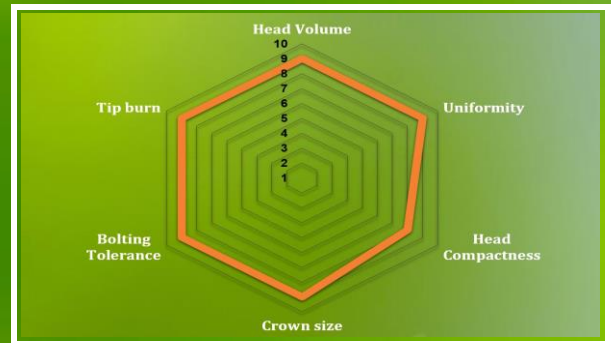

Lettuce

MARCY

Paris Island COS

HIGHLIGHTS:

Large Frame

Heat Tolerant

Very Slow Bolting

Concentrated Harvest

Slot	Maturity	Head Size	Leaf Color	Butt Size
Spring Late Autumn	Average 55 Days	Large	Medium Dark Green	Wide Butt

** Days to Maturity are from transplanting date. They may vary due to weather fluctuation, growing season and location.*