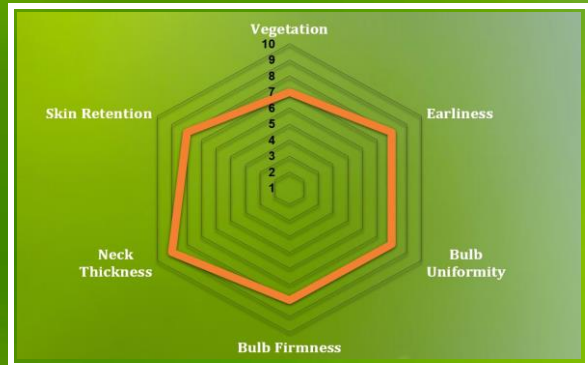

## HIGHLIGHTS:

-  **Sweet Taste**
-  **Refined Neck**
-  **Uniform Bulbs**
-  **Attractive Skin Color**

Sowing Period	Maturity	Bulb Shape	Bulb Size	Skin Color	Storage
February	Medium Early	Globe	Large to Jumbo	Pearl White	Up to 2 Months