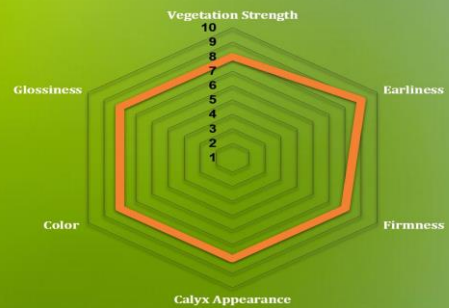

## Eggplant

**NEVADA F1**

**Elongated Globular**

### HIGHLIGHTS:

- Vigorous Vegetation**
- Uniform Fruit**
- Early Setting**
- Attractive Fruit Color**

Slot	Maturity	Cropping	Fruit Weight	Fruit Color	Skin
Spring Autumn	Average 75 Days	Open Field Greenhouse	Average 450 g	Black	Glossy

*\* Days to Maturity are from transplanting date. They may vary due to weather fluctuation, growing season and location.*