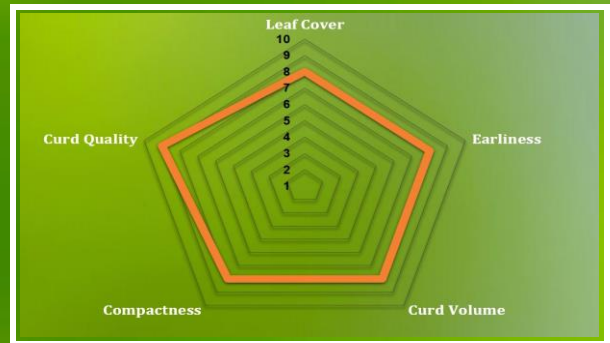

Cauliflower

THALJ F1

Subtropical

HIGHLIGHTS:

- Vigorous Vegetation**
- Attractive High Dome**
- Excellent Curd Cover**
- Spreaded Harvest**

Slot	Maturity	Plant Habit	Curd Weight	Curd Shape	Curd Color
Spring Autumn	Average 75 Days	Upright	Average 1.5 Kg	High Dome	White

** Days to Maturity are from transplanting date. They may vary due to weather fluctuation, growing season and location.*

Disease Package

HR:

IR: