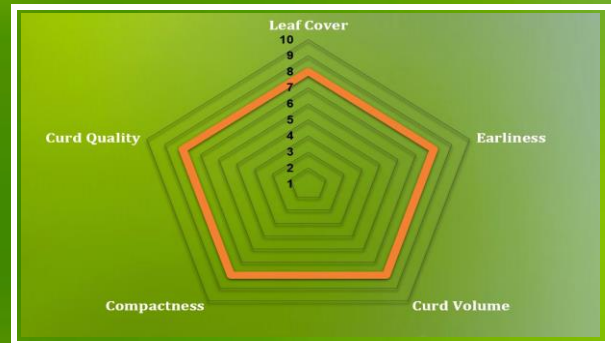

# Cauliflower

**WHITE DAY F1**

**Subtropical**

## HIGHLIGHTS:

-  **Compact Canopy**
-  **Attractive White Curd**
-  **Medium Early Maturity**
-  **Concentrated Harvest**

Slot	Maturity	Plant Habit	Curd Weight	Curd Shape	Curd Color
Autumn	Average 65 Days	Upright	Average 1.5 Kg	Dome	White

*\* Days to Maturity are from transplanting date. They may vary due to weather fluctuation, growing season and location.*