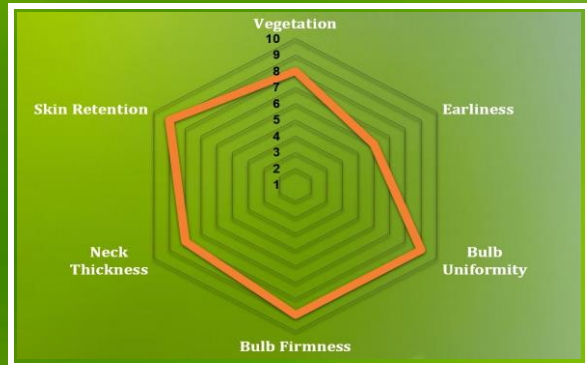

## HIGHLIGHTS:

- Very Firm Bulbs**
- Excellent Skin Retention**
- High Dry Matter Content**
- Highly Refined Neck**

Sowing Period	Maturity	Bulb Shape	Bulb Size	Skin Color	Storage
February	Late	Globe	Jumbo	Brown Tan	Up to 6 Months

*\* Days to Maturity are from transplanting date. They may vary due to weather fluctuation, growing season and location.*