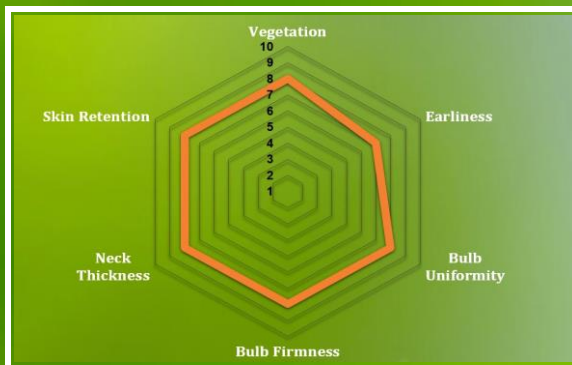

Onion

AEX 145-5325

Long Day

HIGHLIGHTS:

- Attractive Skin Color
- Very Uniform Shapes
- Refined Neck
- Strong Pungency

| Sowing Period | Maturity | Bulb Shape | Bulb Size | Skin Color | Storage |
|---------------|----------|------------|-----------|-------------|----------------|
| February | Late | Globe | Large | Deep Purple | Up to 4 Months |

* Days to Maturity are from transplanting date. They may vary due to weather fluctuation, growing season and location.

Disease Package

HR: _____

IR: _____

Disease Package Resistance Keys: **HR** = High Resistance, **IR** = Intermediate Resistance.