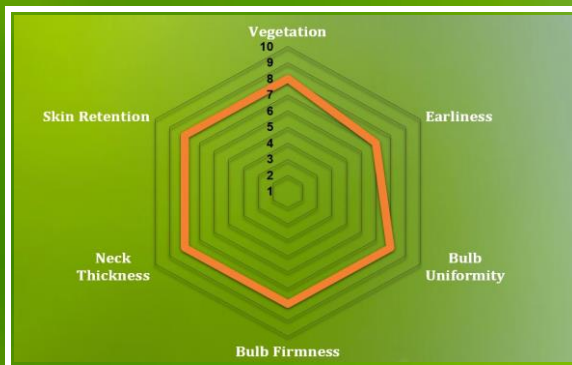

Onion

AEX 145-5325

Long Day

HIGHLIGHTS:

- Attractive Skin Color
- Very Uniform Shapes
- Refined Neck
- Strong Pungency

Sowing Period	Maturity	Bulb Shape	Bulb Size	Skin Color	Storage
February	Late	Globe	Large	Deep Purple	Up to 120 Days

* Days to Maturity are from transplanting date. They may vary due to weather fluctuation, growing season and location.

Disease Package

HR: _____

IR: _____

Disease Package Resistance Keys: **HR** = High Resistance, **IR** = Intermediate Resistance.