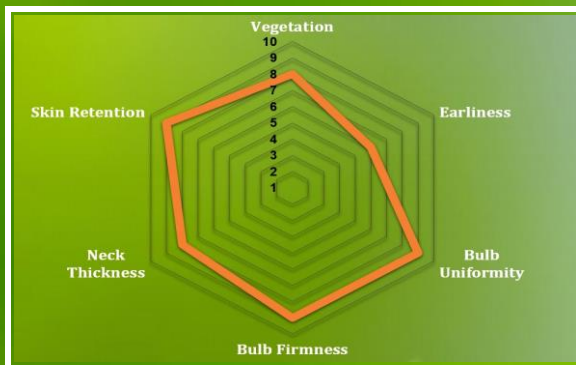

Onion

AEX 145-5363

Long Day

HIGHLIGHTS:

- Very Firm Bulbs**
- Refined Neck**
- Extremely Uniform**
- Excellent Skin Retention**

Sowing Period	Maturity	Bulb Shape	Bulb Size	Skin Color	Storage
February	Late	Globe	Jumbo	Brown	Up to 180 Days

* Days to Maturity are from transplanting date. They may vary due to weather fluctuation, growing season and location.

Disease Package

HR:

IR:

Disease Package Resistance Keys: **HR** = High Resistance, **IR** = Intermediate Resistance.