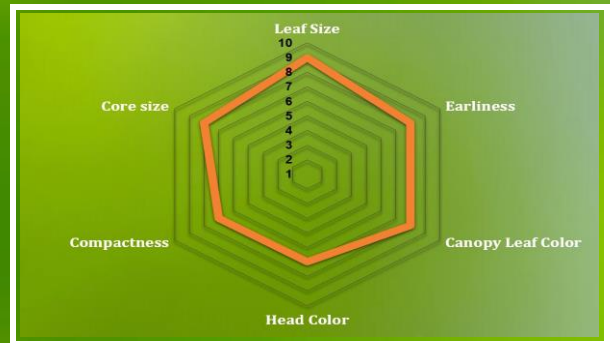

HIGHLIGHTS:

Vigorous Plant

Continuous Harvest

Large Heads

Flexible Variety

Slot	Maturity	Outer Leaves Color	Head Weight	Head Compactness	Core Size
Spring Autumn Winter	Average 100 Days	Attractive Green Color	Average 4 Kg	Loose	Medium

* Days to Maturity are from transplanting date. They may vary due to weather fluctuation, growing season and location.

Disease Package

HR: _____

IR: _____

Disease Package Resistance Keys: **HR** = High Resistance, **IR** = Intermediate Resistance.

Disease Code: **Xcc** - Black rot, **Foc** - Fusarium yellows

Disclaimer:
All published data on this website are indicative only and based on crop performance observed in our trial stations. Performance may vary from one geographical area to another and from year to year as local growing habits, soil, and weather conditions may vary. Distributors are urged to run local trials to determine the abiotic and biotic (pathogen strains, etc.) effects on the grown hybrid(s).
Based on the above statement, we give no warranty for crop performance pertaining to the information given; nor do we accept any liability for any loss, direct or ensuing, that may result from any cause.