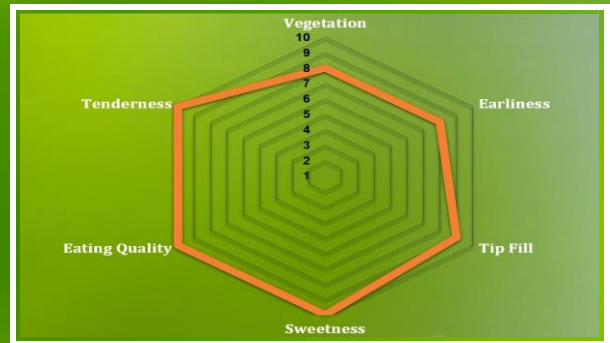

Super Sweet Corn

AEX 164-6848

SH2

HIGHLIGHTS:

- Extra Early Picking
- Excellent Eating Quality
- Excellent Tip Fill
- Wide Golden Yellow Kernels

Slot	Maturity	Corn Ear LxD	Shank	Kernel Color	Row Count	Brix
Spring Summer	Average 65 Days	18x5.5 cm	Average 50 cm	Yellow	16	16

*Days to Maturity are from transplanting date. They may vary due to weather fluctuation, growing season and location.

Disease Package

HR: _____

IR: _____

Disease Package Resistance Keys: **HR** = High Resistance, **IR** = Intermediate Resistance.