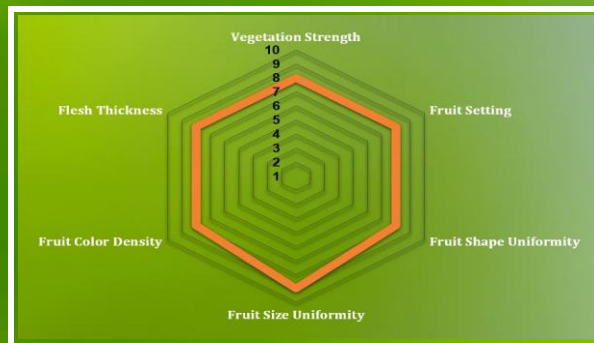

Sweet Pepper

HULK F1

Marconi

HIGHLIGHTS:

- Strong Upright Plant
- Lobbed Tip
- Attractive Fruit Quality
- Flexible Variety

Slot	Maturity	Cropping	Mature Fruit Color	Fruit Size
Spring	Average 85 Days	Open Field	Glossy Red Color	Average 21x5 cm

* Days to Maturity are from transplanting date. They may vary due to weather fluctuation, growing season and location.

Disease Package

HR: TMV Xcv

IR: Pc

Disease Package Resistance Keys: **HR** = High Resistance, **IR** = Intermediate Resistance.